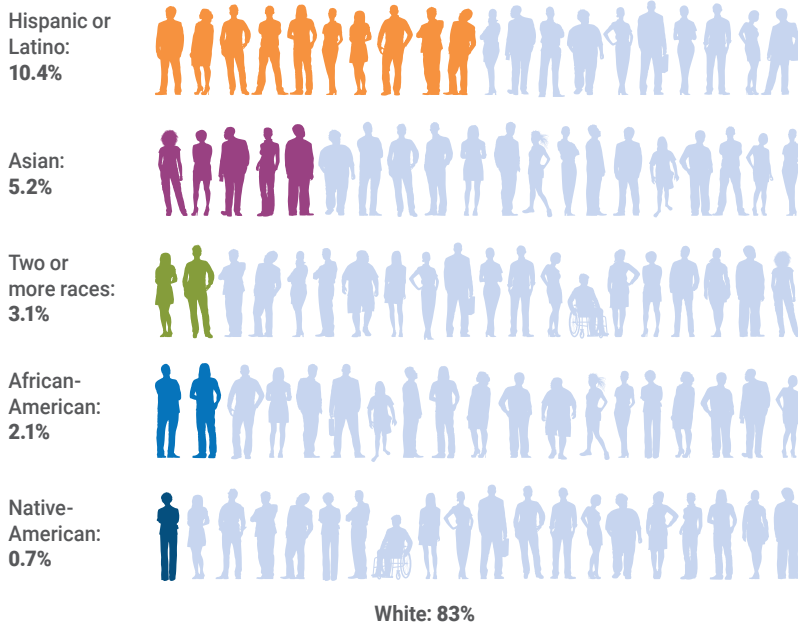

Scottsdale Residents

Scottsdale's median age of 48.7 is more than 10 years older than the U.S. median age of 38.5.

Median Age (US): 38.5 | Median Age (Scottsdale) 48.7

Age Under 5	5-19	20-24	25-54	55-74	75+
7,686	29,213	12,953	92,365	67,540	32,388

1 in 5 Scottsdale residents is a person of color.

While most Scottsdale residents speak English, 1 in 8 can also speak another language.

3 in 5 Scottsdale residents over age 25 have earned a bachelor's degree or higher.