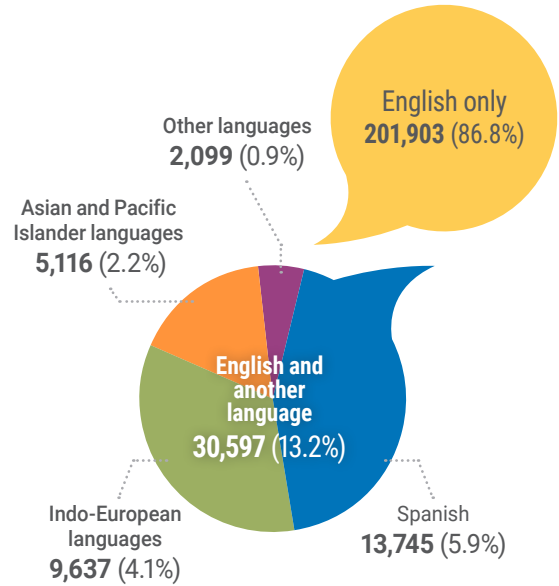

Source: U.S. Census Bureau Quickfacts and City of Scottsdale

Scottsdale's elevation rises by nearly 4,000 feet from south to north.

Source: City of Scottsdale and Scottsdale Airport Weather Station

Scottsdale Residents

Scottsdale's median age of 48.7 is more than 10 years older than the U.S. median age of 38.5.

Median Age (US): 38.5 | Median Age (Scottsdale) 48.7

Age Under 5	5-19	20-24	25-54	55-74	75+
7,686	29,213	12,953	92,365	67,540	32,388

1 in 5 Scottsdale residents is a person of color.

While most Scottsdale residents speak English, 1 in 8 can also speak another language.

3 in 5 Scottsdale residents over age 25 have earned a bachelor's degree or higher.