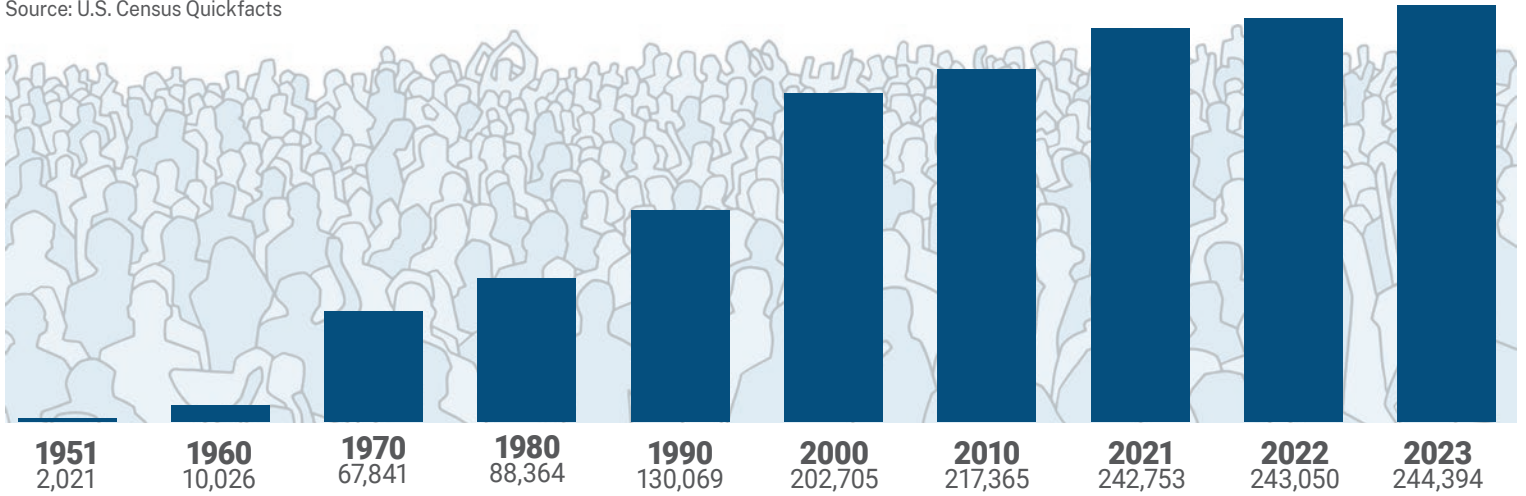

Scottsdale by the Numbers: A Demographic Summary

Source: U.S. Census Quickfacts

Scottsdale is the 48th largest city in the U.S. by area.

U.S. Census Bureau Quickfacts and City of Scottsdale

Over 6,000 people directly serve the residents of Scottsdale.

Source: U.S. Census Bureau Quickfacts and City of Scottsdale

Scottsdale's elevation rises by nearly 4,000 feet from south to north.

Source: City of Scottsdale and Scottsdale Airport Weather Station

Scottsdale Residents

Scottsdale's median age of 48.7 is more than 10 years older than the U.S. median age of 38.5.

Median Age (US): 38.5 | Median Age (Scottsdale) 48.7

Age Under 5	5-19	20-24	25-54	55-74	75+
7,686	29,213	12,953	92,365	67,540	32,388