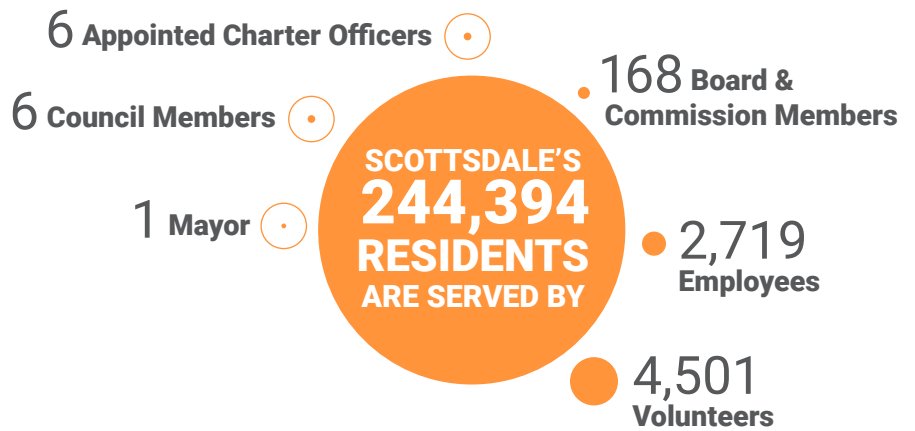

Scottsdale by the Numbers: A Demographic Summary

Source: U.S. Census Quickfacts

Scottsdale is the 48th largest city in the U.S. by area.

U.S. Census Bureau Quickfacts and City of Scottsdale

Over 6,000 people directly serve the residents of Scottsdale.

Source: U.S. Census Bureau Quickfacts and City of Scottsdale

Scottsdale's elevation rises by nearly 4,000 feet from south to north.

Source: City of Scottsdale and Scottsdale Airport Weather Station

Scottsdale Residents