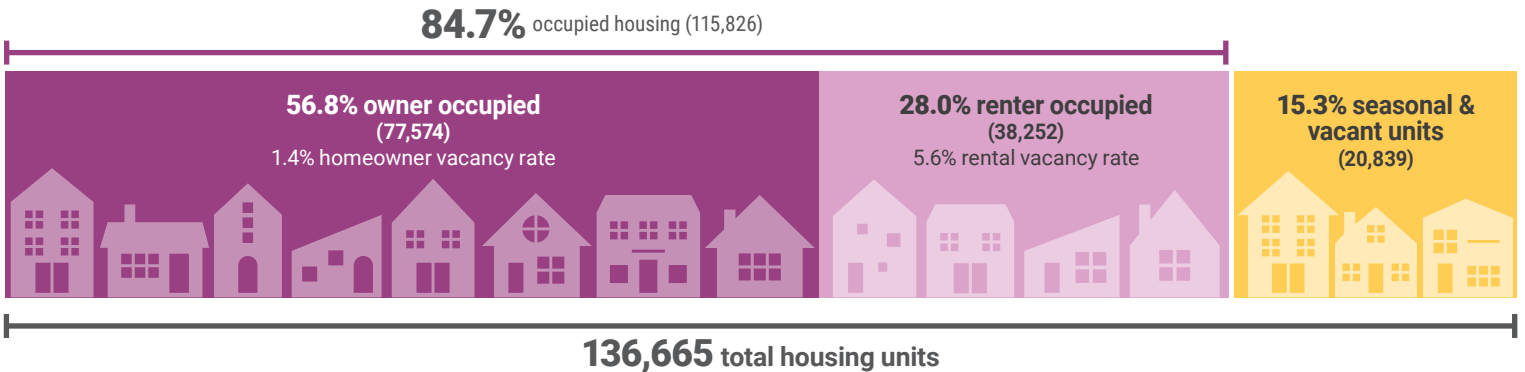

Source: U.S. Census Bureau