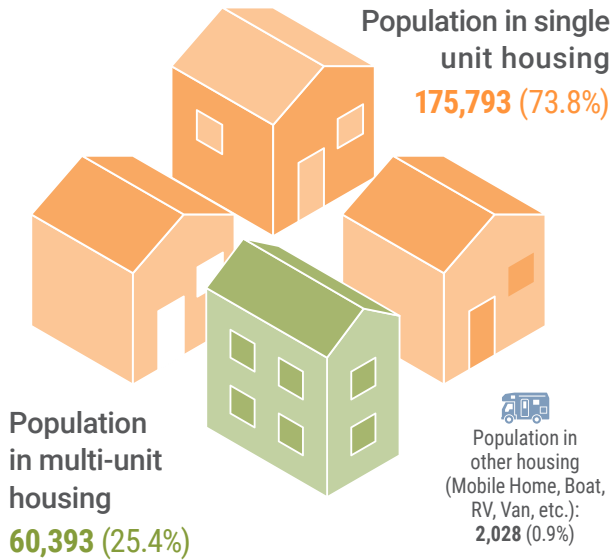

Scottsdale's median age of 48.7 is more than 10 years older than the U.S. median age of 38.5.

Median Age (US): 38.5 | Median Age (Scottsdale) 48.7

Age Under 5	5-19	20-24	25-54	55-74	75+
7,686	29,213	12,953	92,365	67,540	32,388

Scottsdale has the highest median housing price of any of the large cities and towns in the Valley.

Almost 3 in 4 Scottsdale residents live in single unit housing

More than half of all Scottsdale households make more than \$100,000 a year.