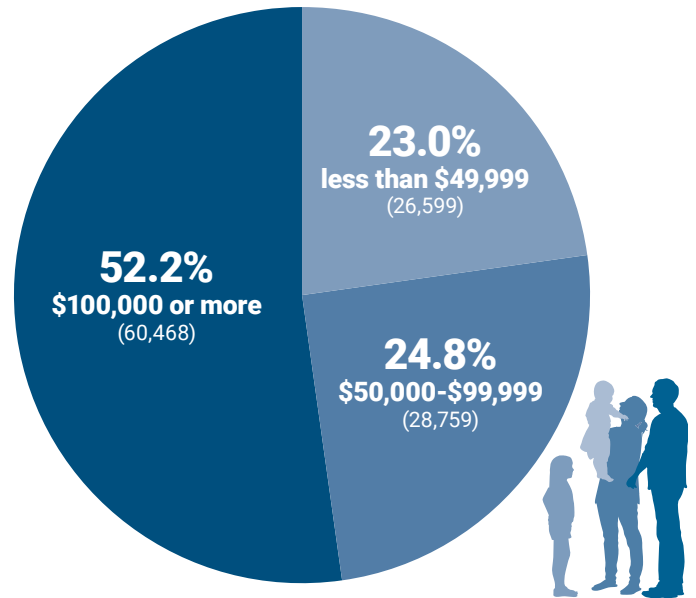

Scottsdale's median age of 48.7 is more than 10 years older than the U.S. median age of 38.5.

Median Age (US): 38.5 | Median Age (Scottsdale) 48.7

Age Under 5	5-19	20-24	25-54	55-74	75+
7,686	29,213	12,953	92,365	67,540	32,388

1 in 5 Scottsdale residents is a person of color.

While most Scottsdale residents speak English, 1 in 8 can also speak another language.

3 in 5 Scottsdale residents over age 25 have earned a bachelor's degree or higher.

Scottsdale has the highest median housing price of any of the large cities and towns in the Valley.

Almost 3 in 4 Scottsdale residents live in single unit housing

More than half of all Scottsdale households make more than \$100,000 a year.