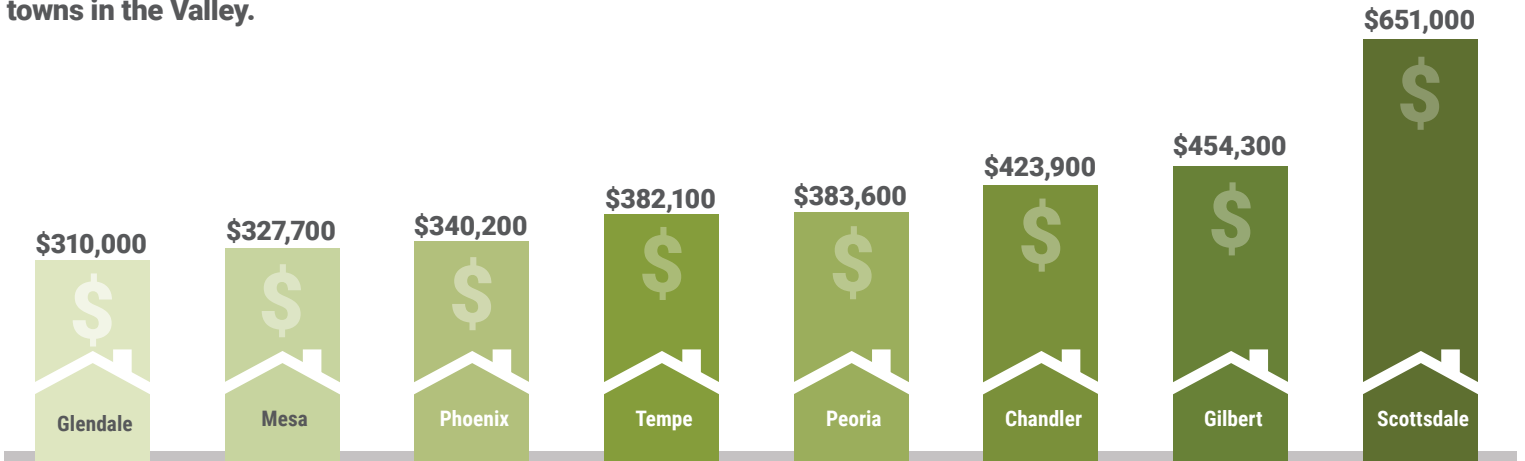

Scottsdale's median age of 48.7 is more than 10 years older than the U.S. median age of 38.5.

Median Age (US): 38.5 | Median Age (Scottsdale) 48.7

Age Under 5	5-19	20-24	25-54	55-74	75+
7,686	29,213	12,953	92,365	67,540	32,388

Scottsdale has the highest median housing price of any of the large cities and towns in the Valley.

Almost 3 in 4 Scottsdale residents live in single unit housing

More than half of all Scottsdale households make more than \$100,000 a year.