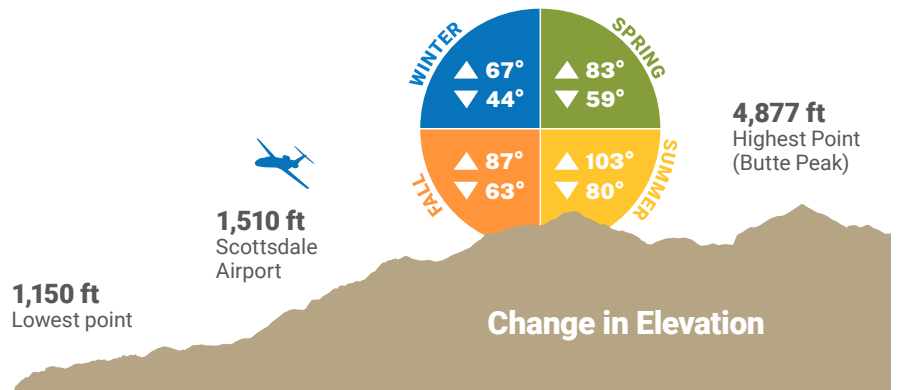

Scottsdale by the Numbers: A Demographic Summary

Source: U.S. Census Quickfacts

Scottsdale is the 48th largest city in the U.S. by area.

U.S. Census Bureau Quickfacts and City of Scottsdale

Over 6,000 people directly serve the residents of Scottsdale.

Source: U.S. Census Bureau Quickfacts and City of Scottsdale

Scottsdale's elevation rises by nearly 4,000 feet from south to north.

Source: City of Scottsdale and Scottsdale Airport Weather Station

Scottsdale Residents

Scottsdale's median age of 48.7 is more than 10 years older than the U.S. median age of 38.5.

Median Age (US): 38.5 | Median Age (Scottsdale) 48.7

Age Under 5	5-19	20-24	25-54	55-74	75+
7,686	29,213	12,953	92,365	67,540	32,388