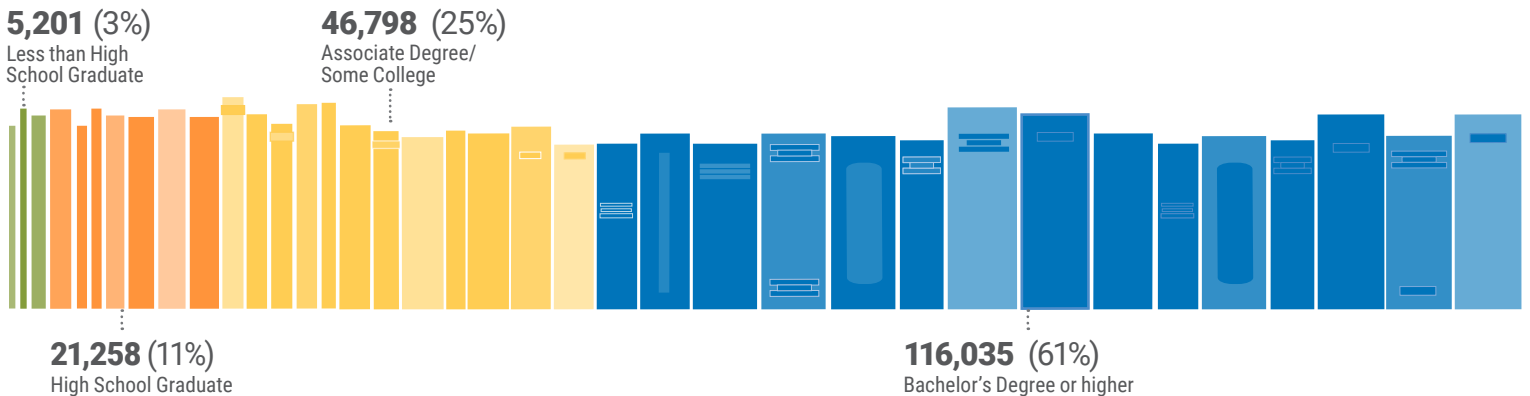

3 in 5 Scottsdale residents over age 25 have earned a bachelor's degree or higher.