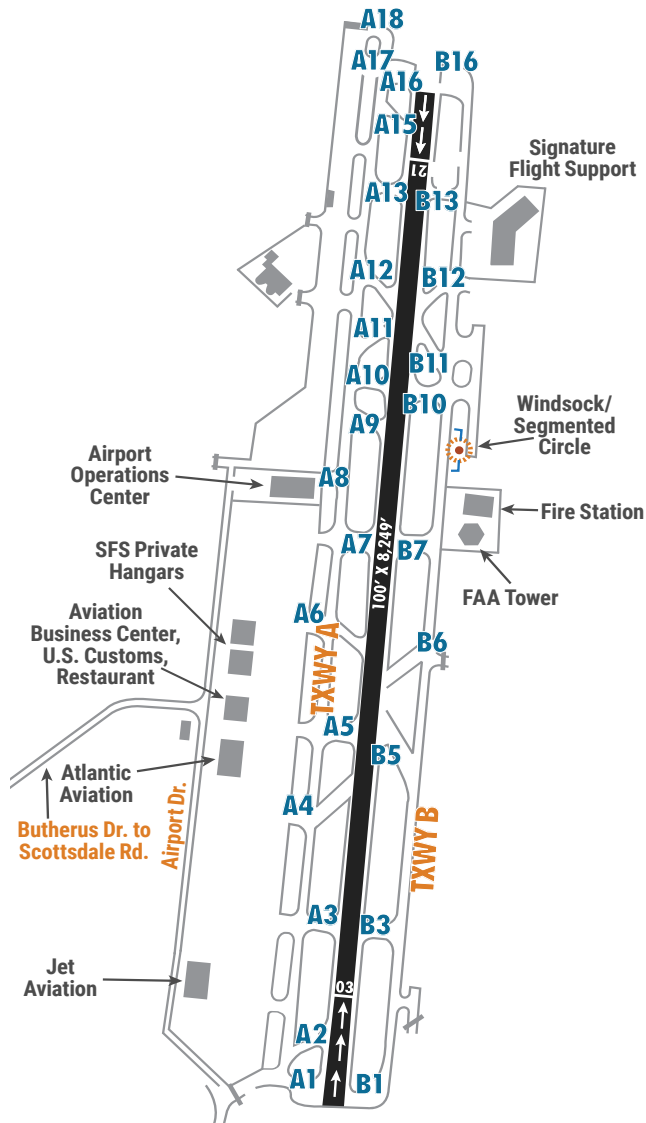

Airport Surface Map

Scottsdale Airport (SDL)

Field Elevation: 1,510 feet MSL

ATIS	118.60	Scottsdale Tower	119.90
CTAF	119.90	Unicom	122.95
Clearance Delivery	124.80	ASOS	480-483-3049
FSS	800-992-7433	ARR/DEP	120.70
Scottsdale Ground	121.60		