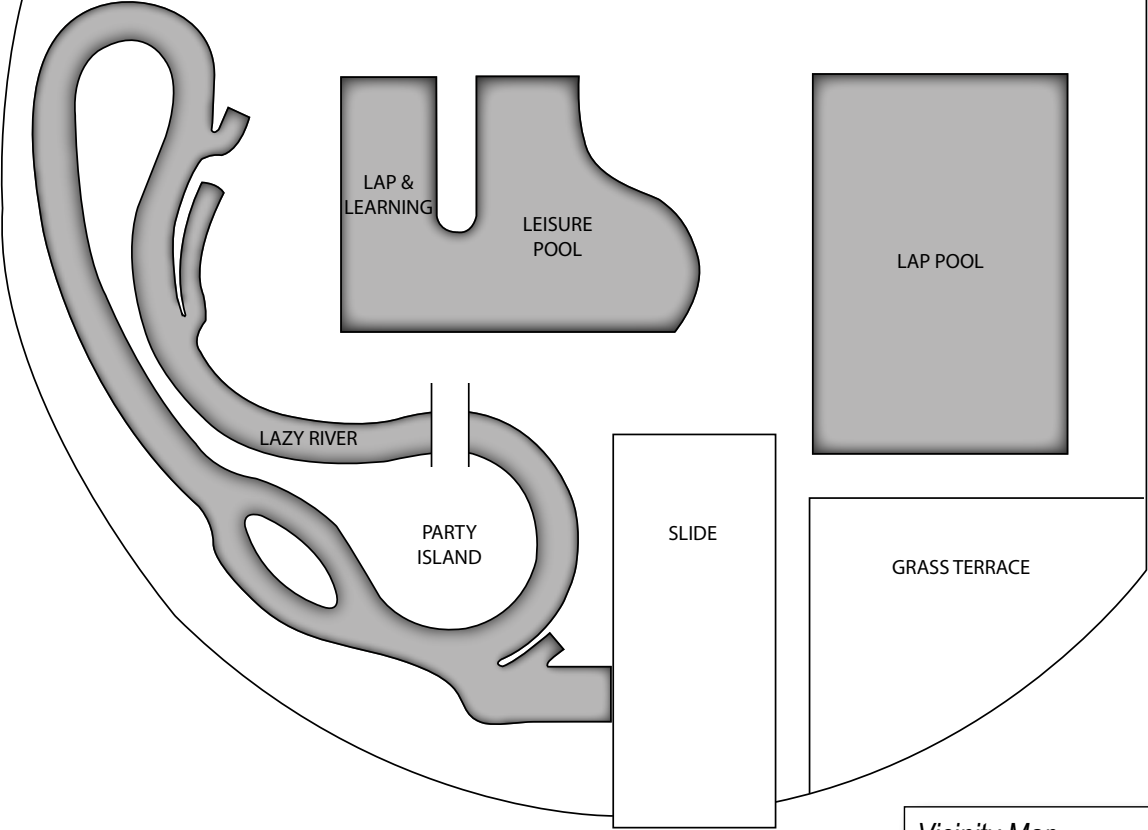

SKATE PARK  
PLAZA

OFFICES &  
FITNESS CENTER

COURTYARD

CONCESSIONS

MEN'S SHOWER/  
LOCKER ROOM

WOMEN'S SHOWER/  
LOCKER ROOM

# MCDOWELL MOUNTAIN RANCH PARK & AQUATIC CENTER

15525 N. Thompson Peak Pkwy.

MCDOWELL MOUNTAIN RANCH PARK