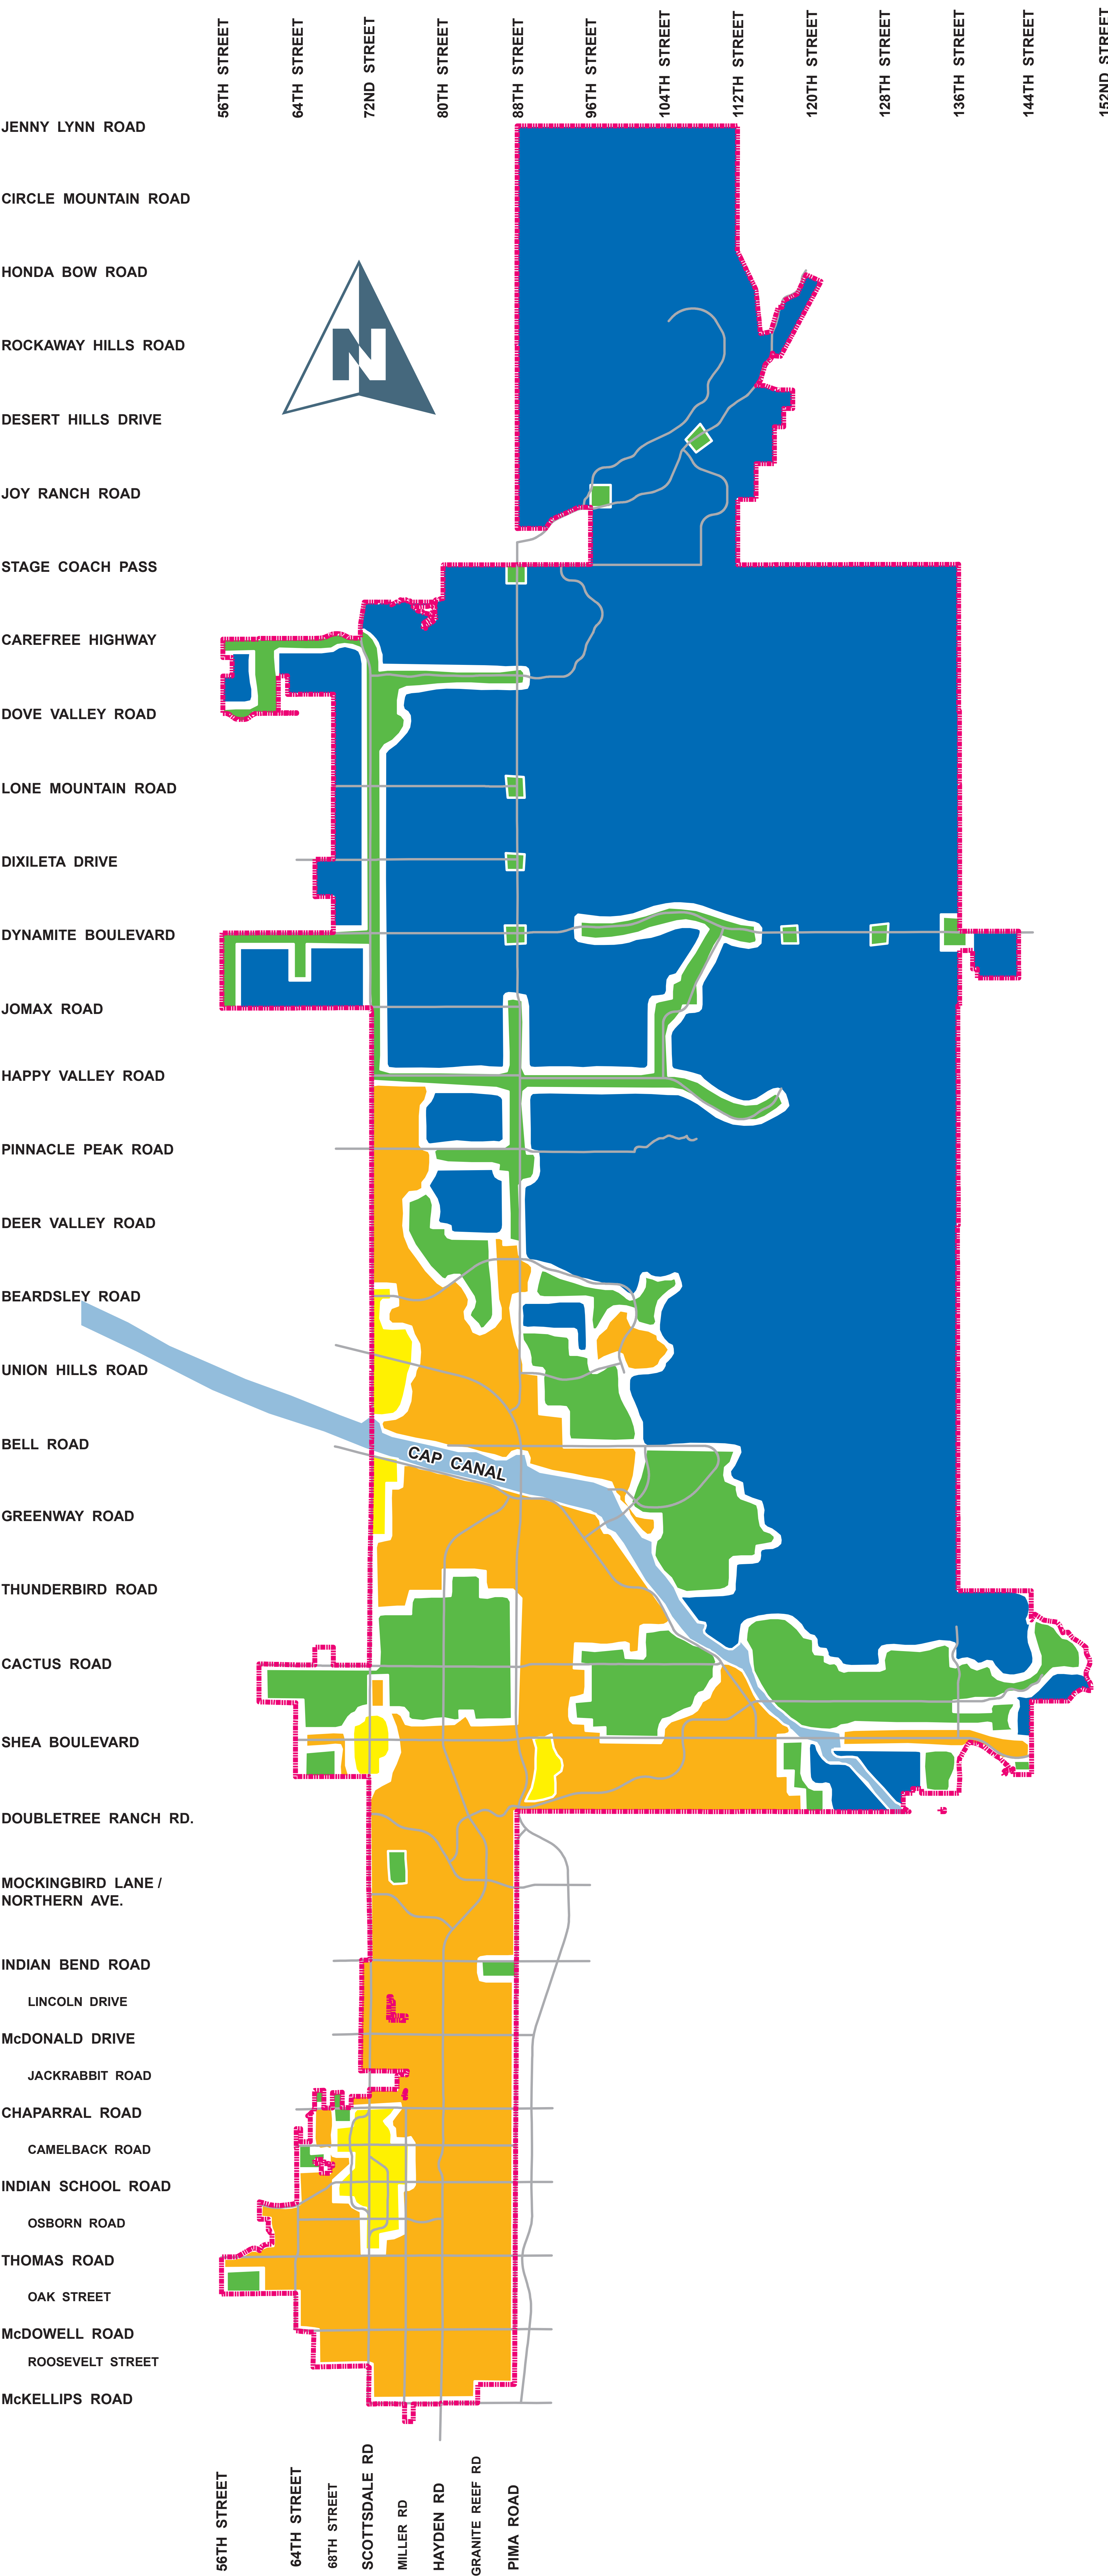

# Streetlight Policy

### Legend

-  City Boundary
-  Streets
-  Pedestrian Activity Areas
-  Partial Street Lights
-  Suburban Street Lighting
-  No Street Lights
-  CAP Canal