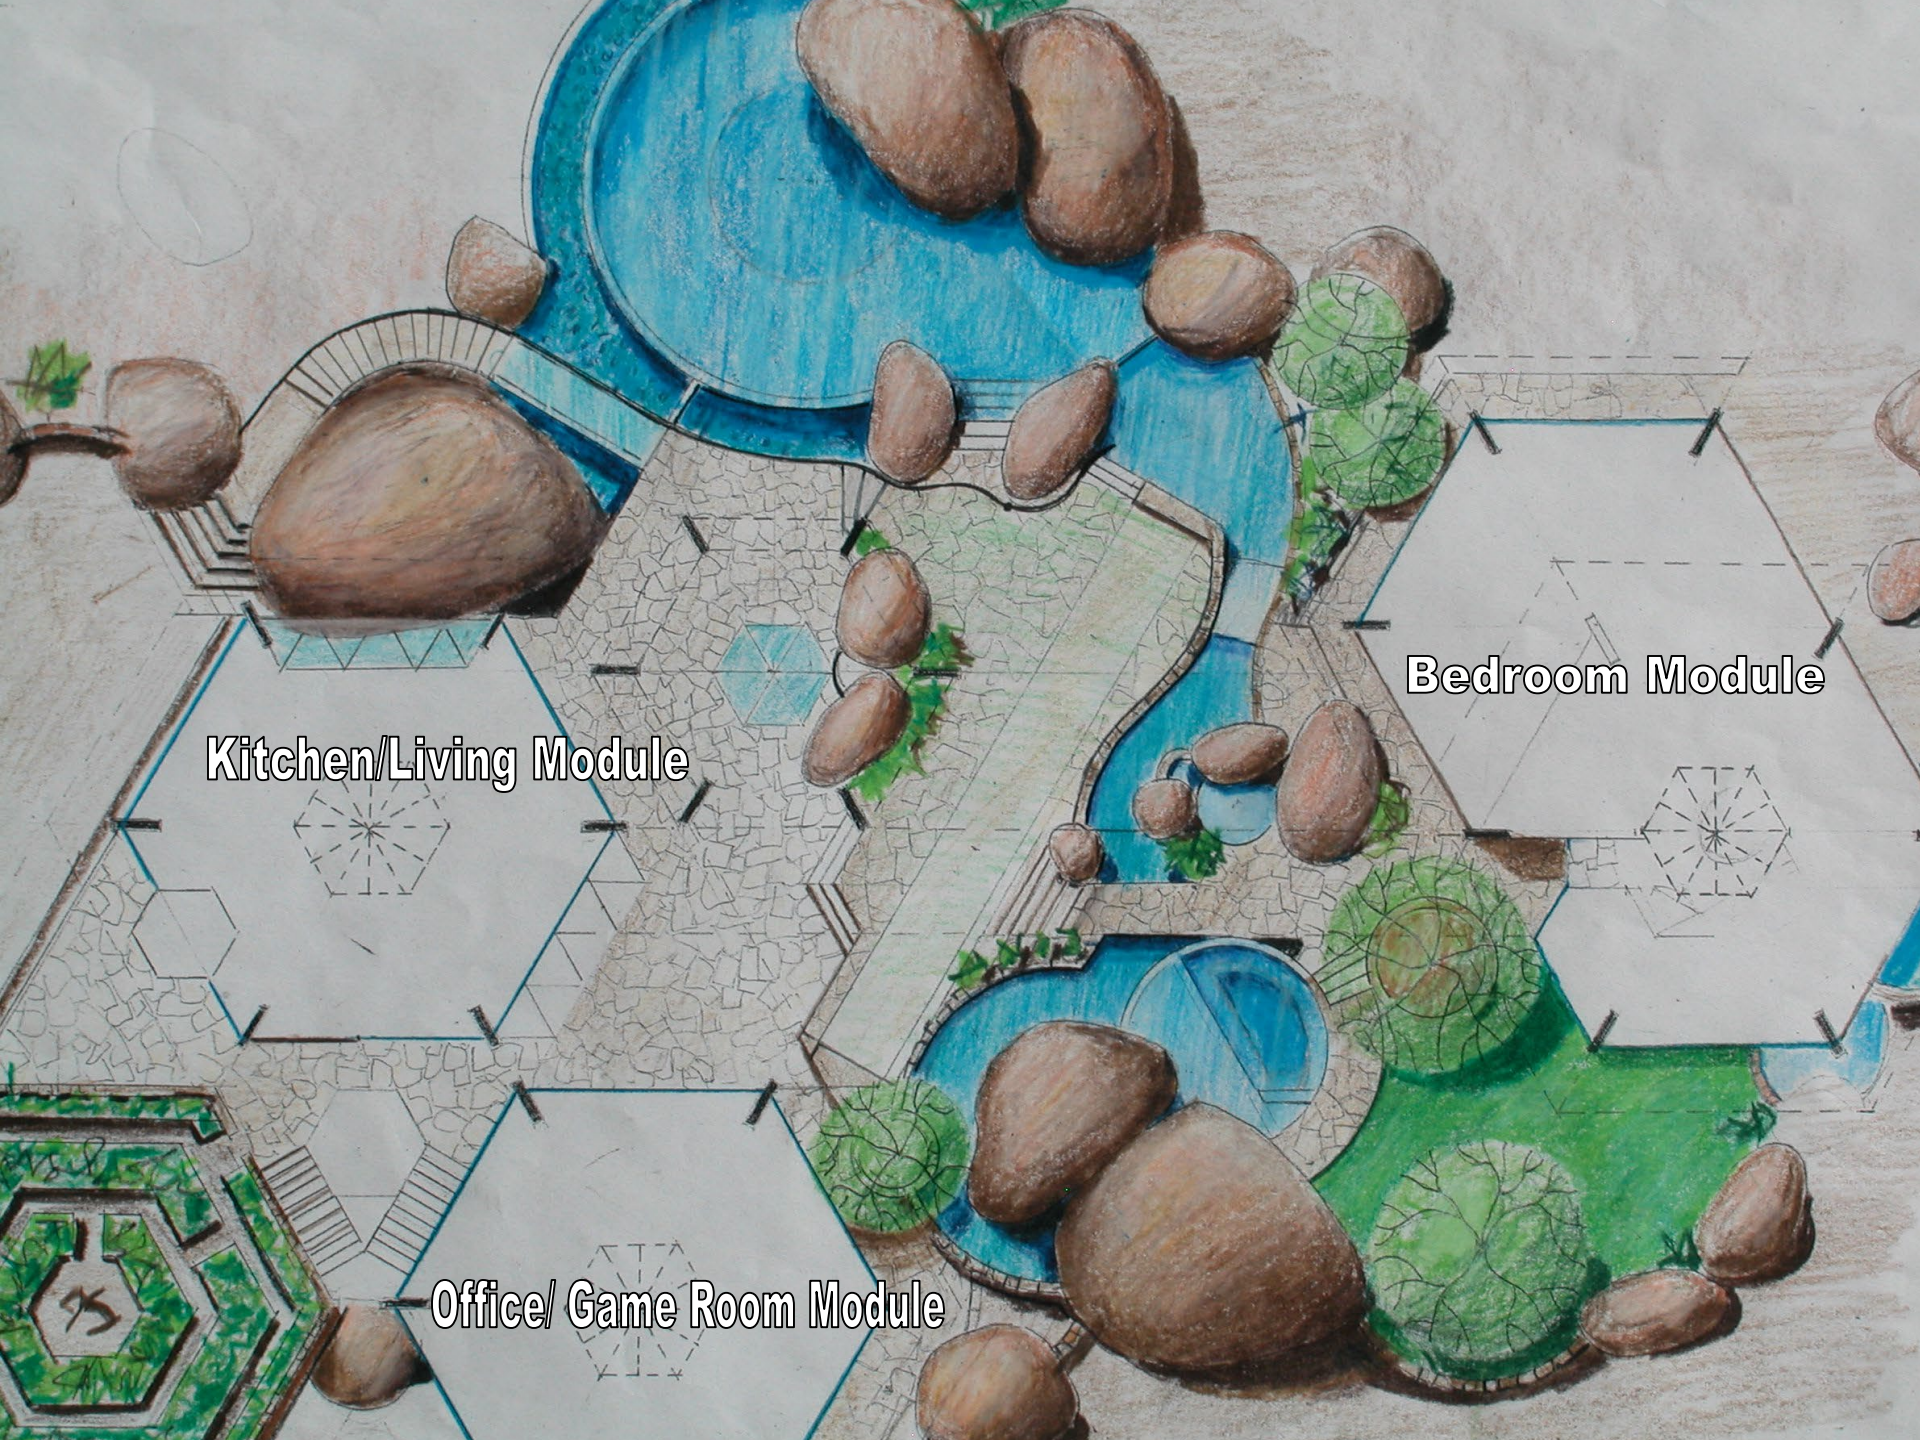

A vibrant sunset over a desert landscape. The sky is filled with horizontal bands of color, ranging from deep purple and blue at the top to bright orange and yellow near the horizon. In the foreground, the silhouettes of saguaro cacti and other desert vegetation are visible against the darkening sky. The text is overlaid in the center of the image.

Beau lieu
[beautiful place]
A Living Environment

Kitchen/Living Module

Bedroom Module

Office/ Game Room Module

ATTENTION
AC/

AC/

Multi-aqua

Bryan Beaulieu
Sustainable Engineering LLC
Scottsdale, AZ 85255
480-522 7555