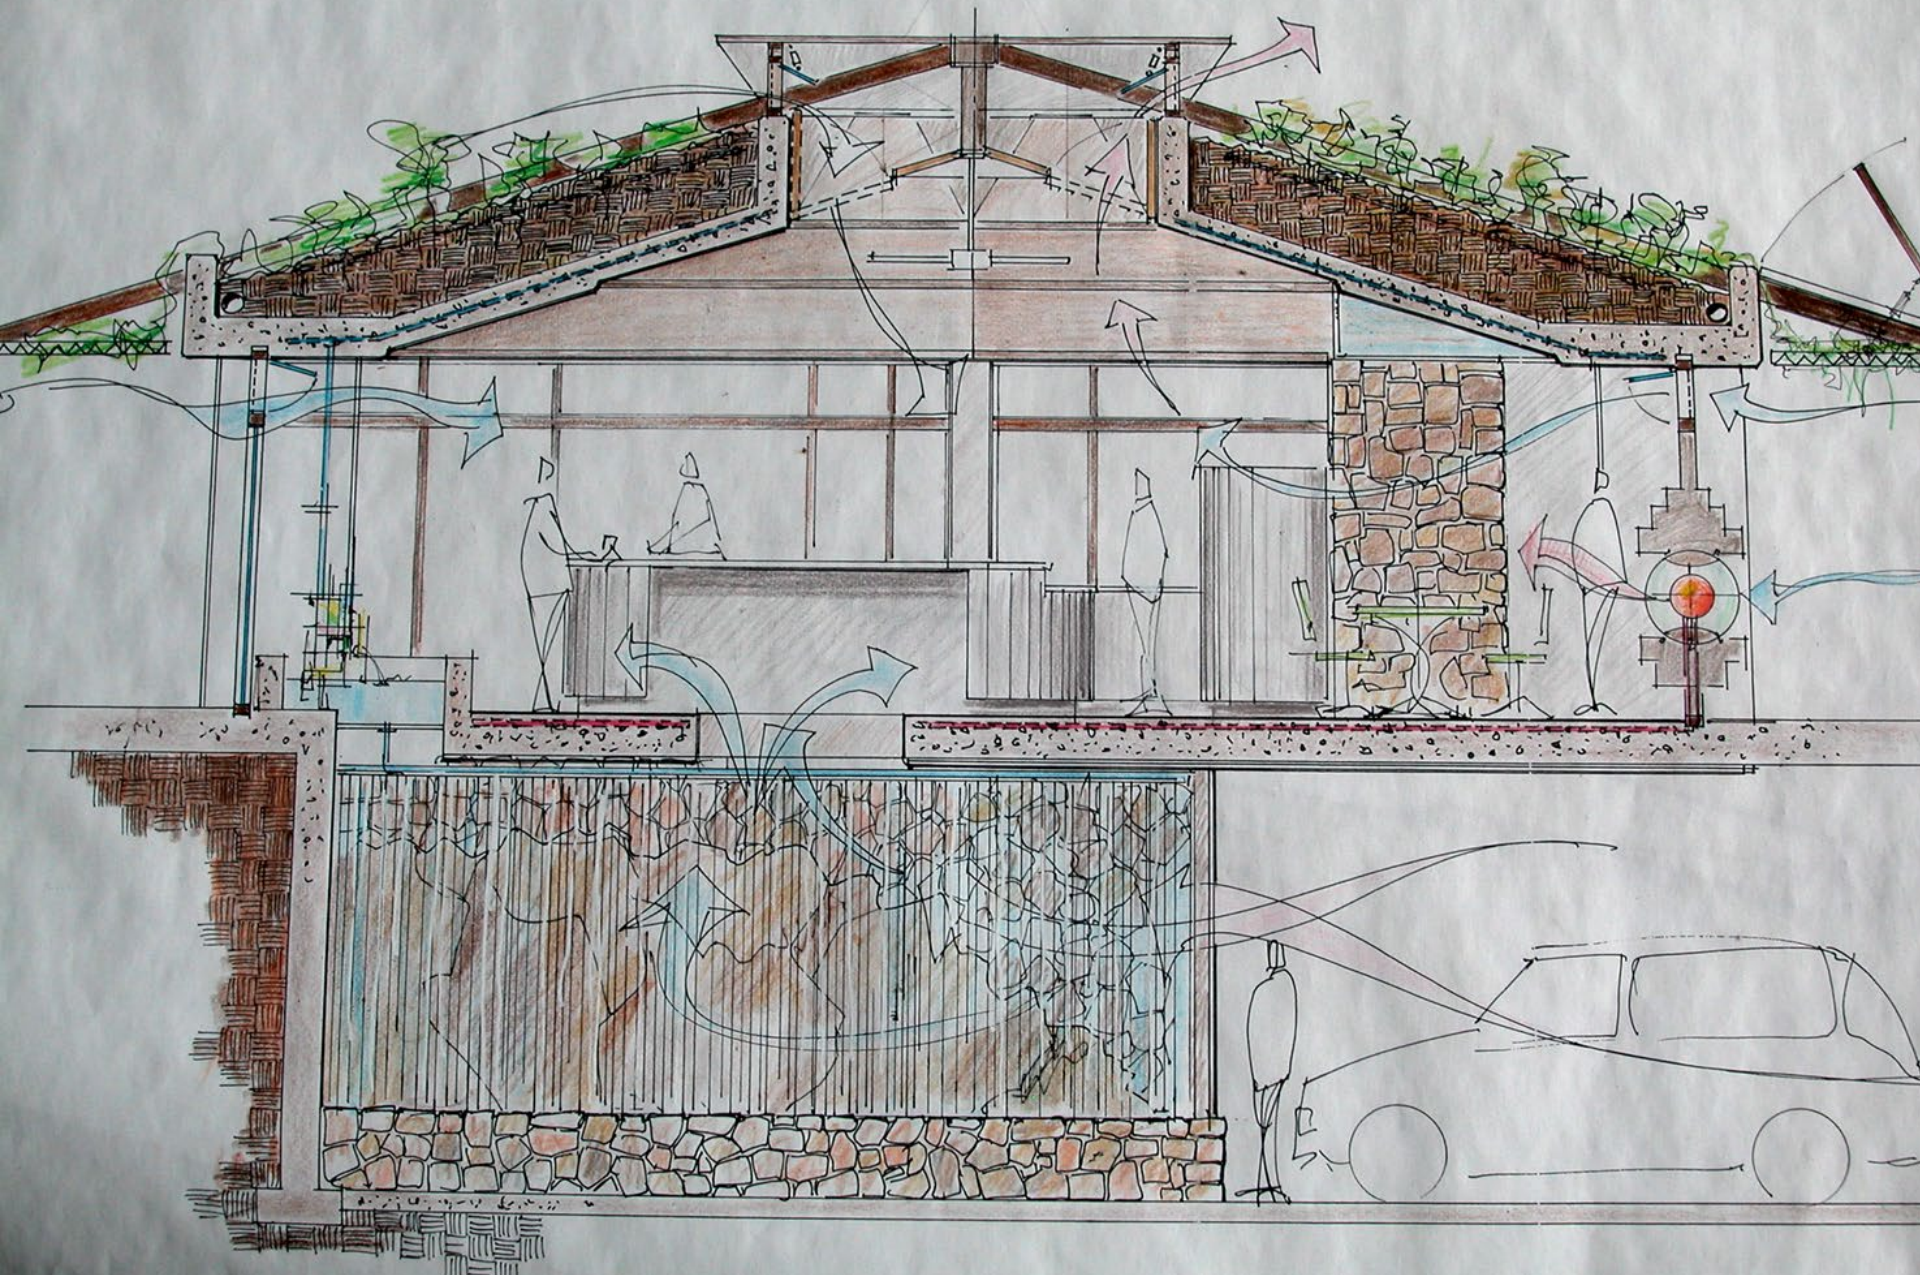

A vibrant sunset over a desert landscape. The sky is filled with horizontal bands of color, ranging from deep purple and blue at the top to bright orange and yellow near the horizon. In the foreground, the silhouettes of saguaro cacti and other desert vegetation are visible against the darkening sky. The text is overlaid in the center of the image.

Beau lieu
[beautiful place]
A Living Environment

Kitchen/Living Module

Bedroom Module

Office/ Game Room Module

ATTENTION
AC/

AC/

Multi-aqua

Bryan Beaulieu
Sustainable Engineering LLC
Scottsdale, AZ 85255
480-522 7555