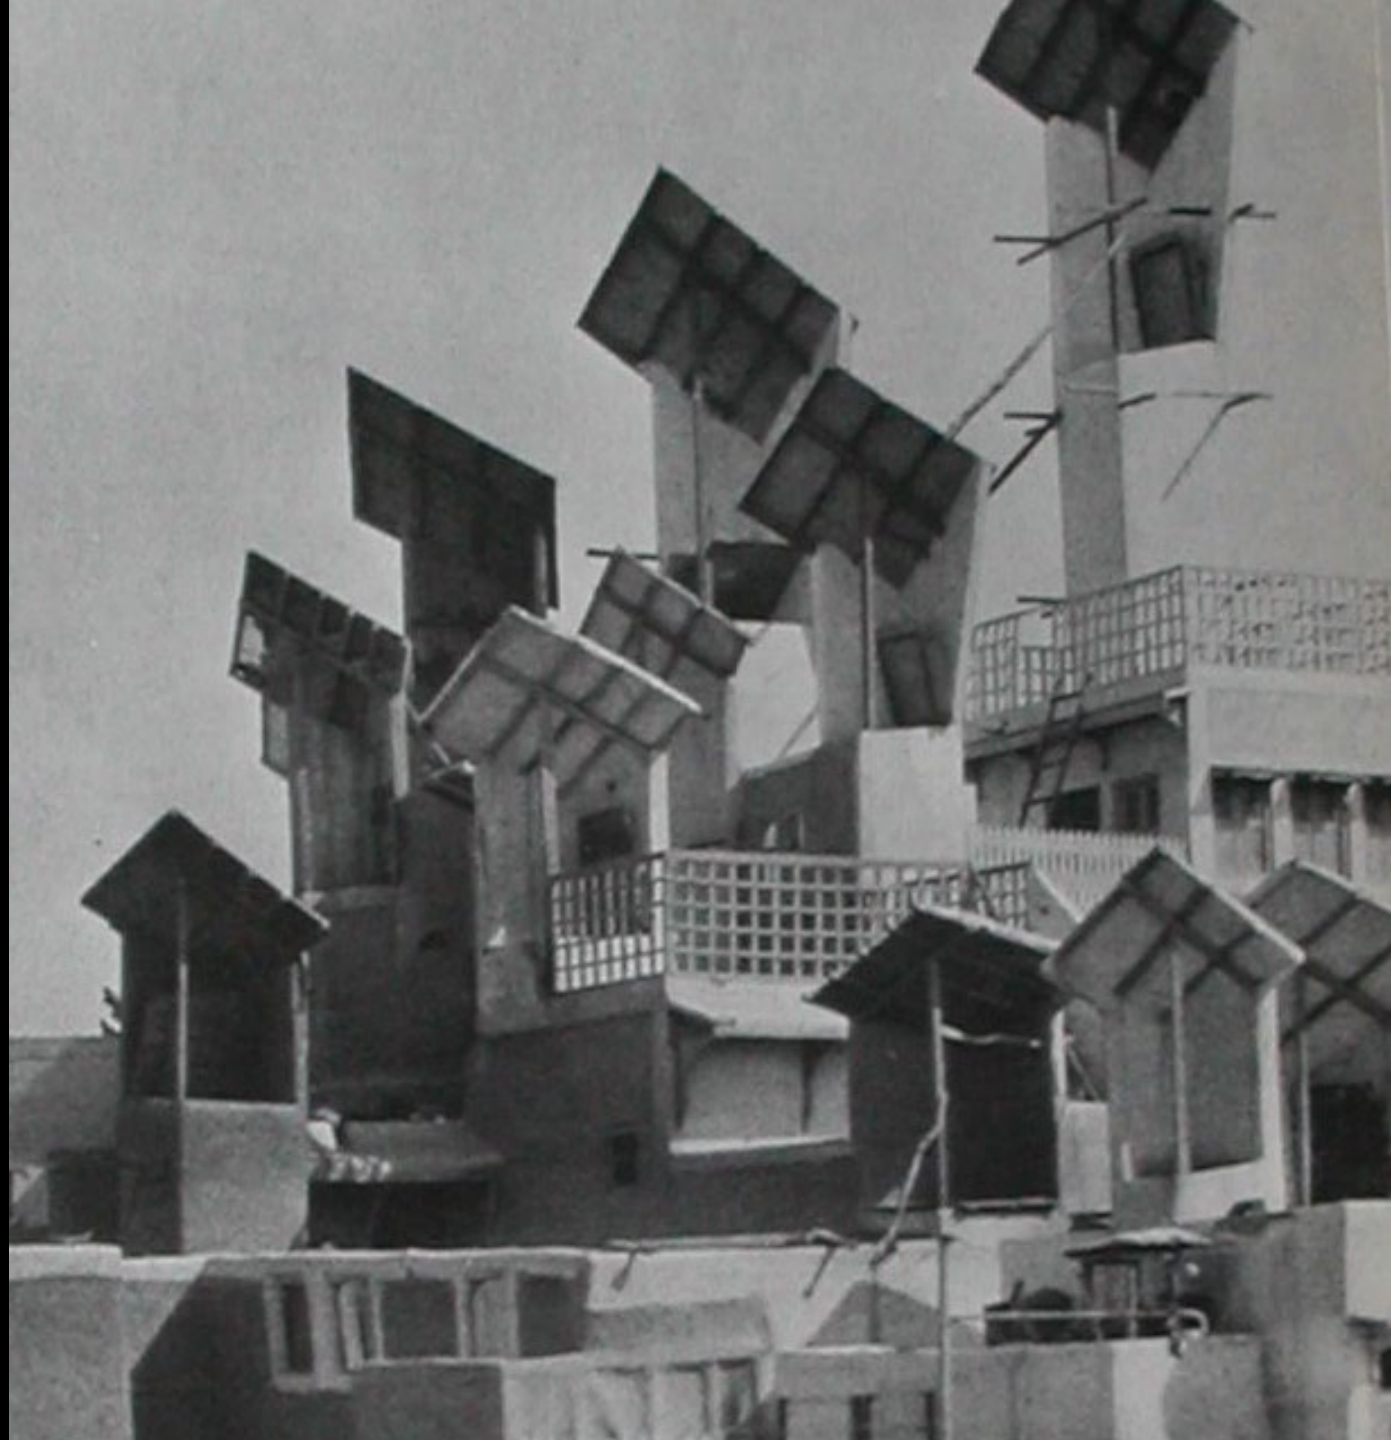

A vibrant sunset over a desert landscape. The sky is filled with horizontal bands of color, ranging from deep purple and blue at the top to bright orange and yellow near the horizon. In the foreground, the silhouettes of saguaro cacti and other desert vegetation are visible against the darkening sky. The text is overlaid in the center of the image.

Beau lieu
[beautiful place]
A Living Environment

Kitchen/Living Module

Bedroom Module

Office/ Game Room Module

ATTENTION
AC/

AC/

Multi-aqua

Bryan Beaulieu
Sustainable Engineering LLC
Scottsdale, AZ 85255
480-522 7555