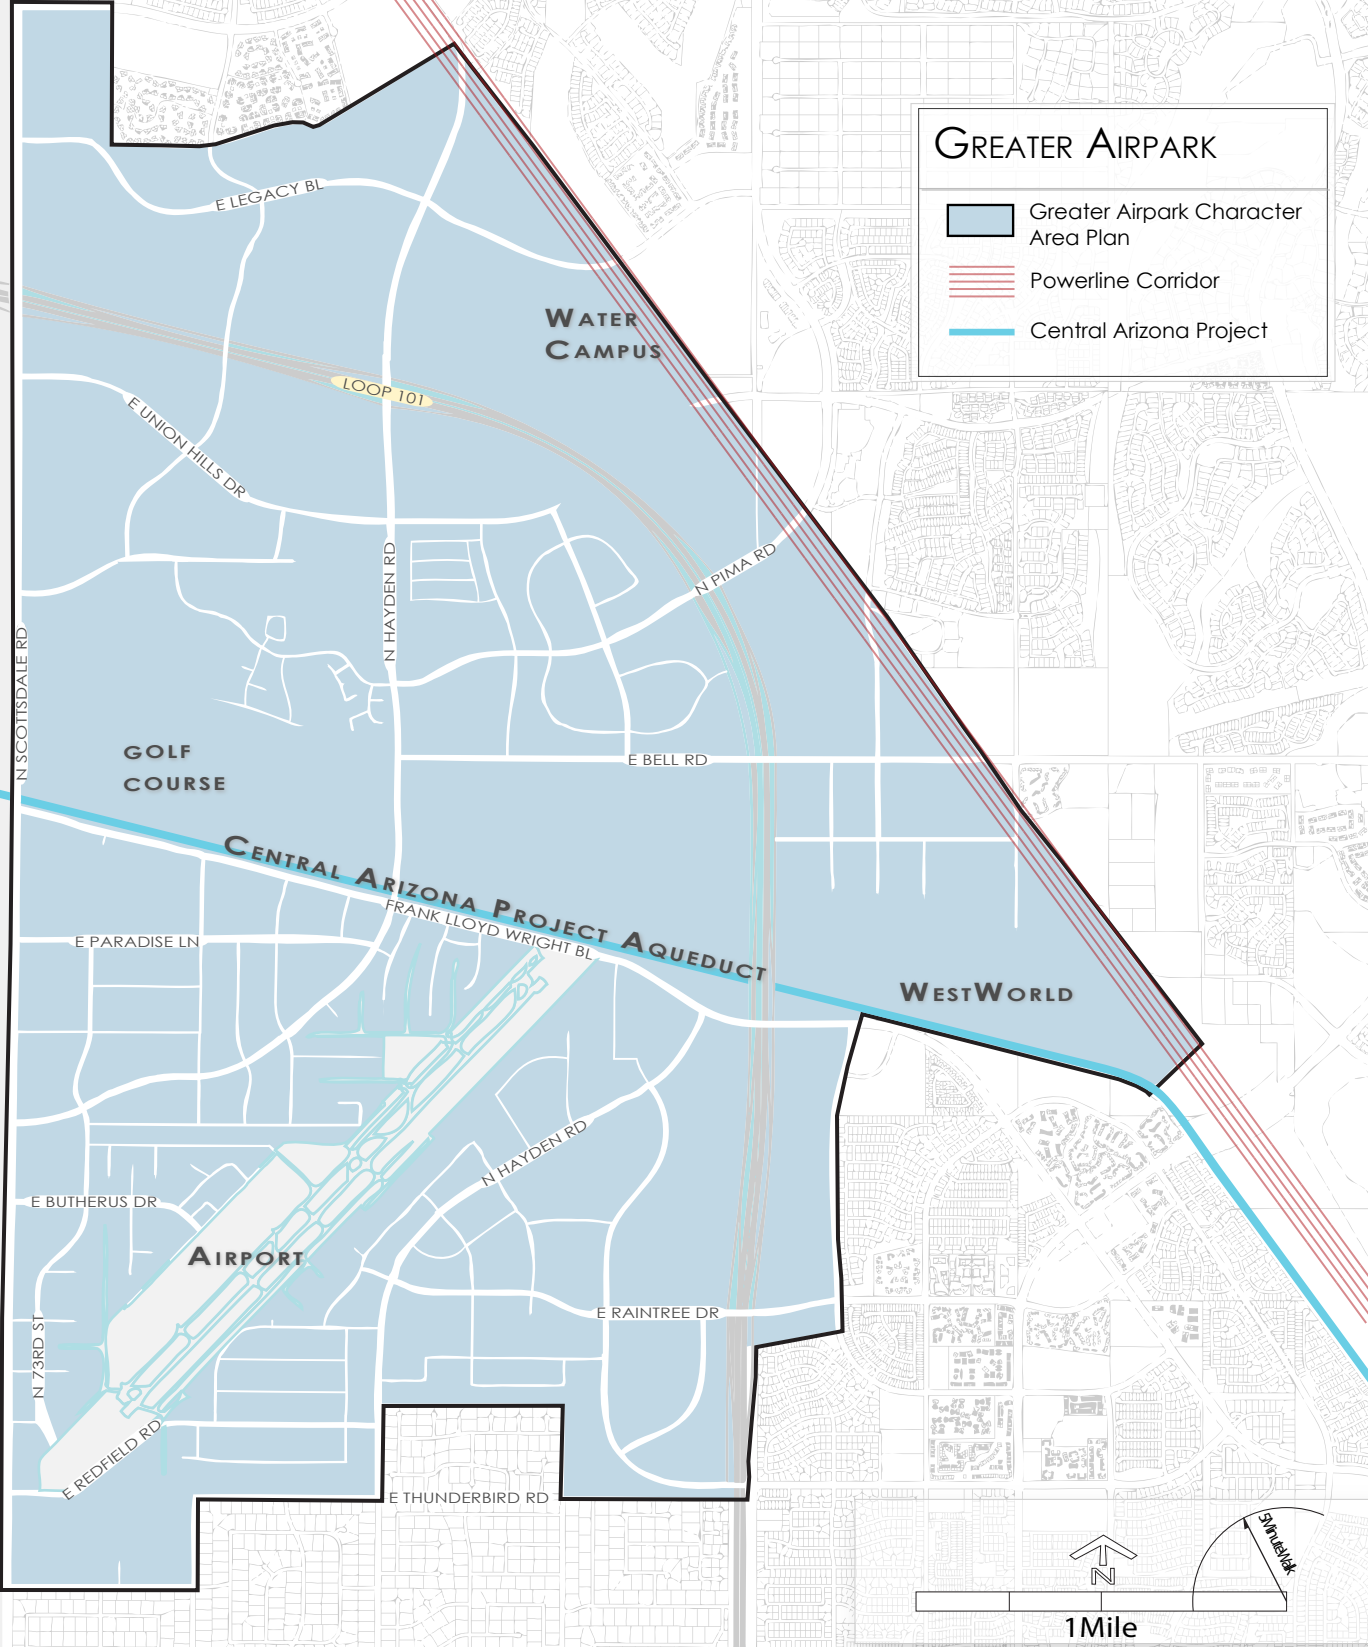

CITY OF PHOENIX

GREATER AIRPARK

-  Greater Airpark Character Area Plan
-  Powerline Corridor
-  Central Arizona Project

1 Mile

500 Feet