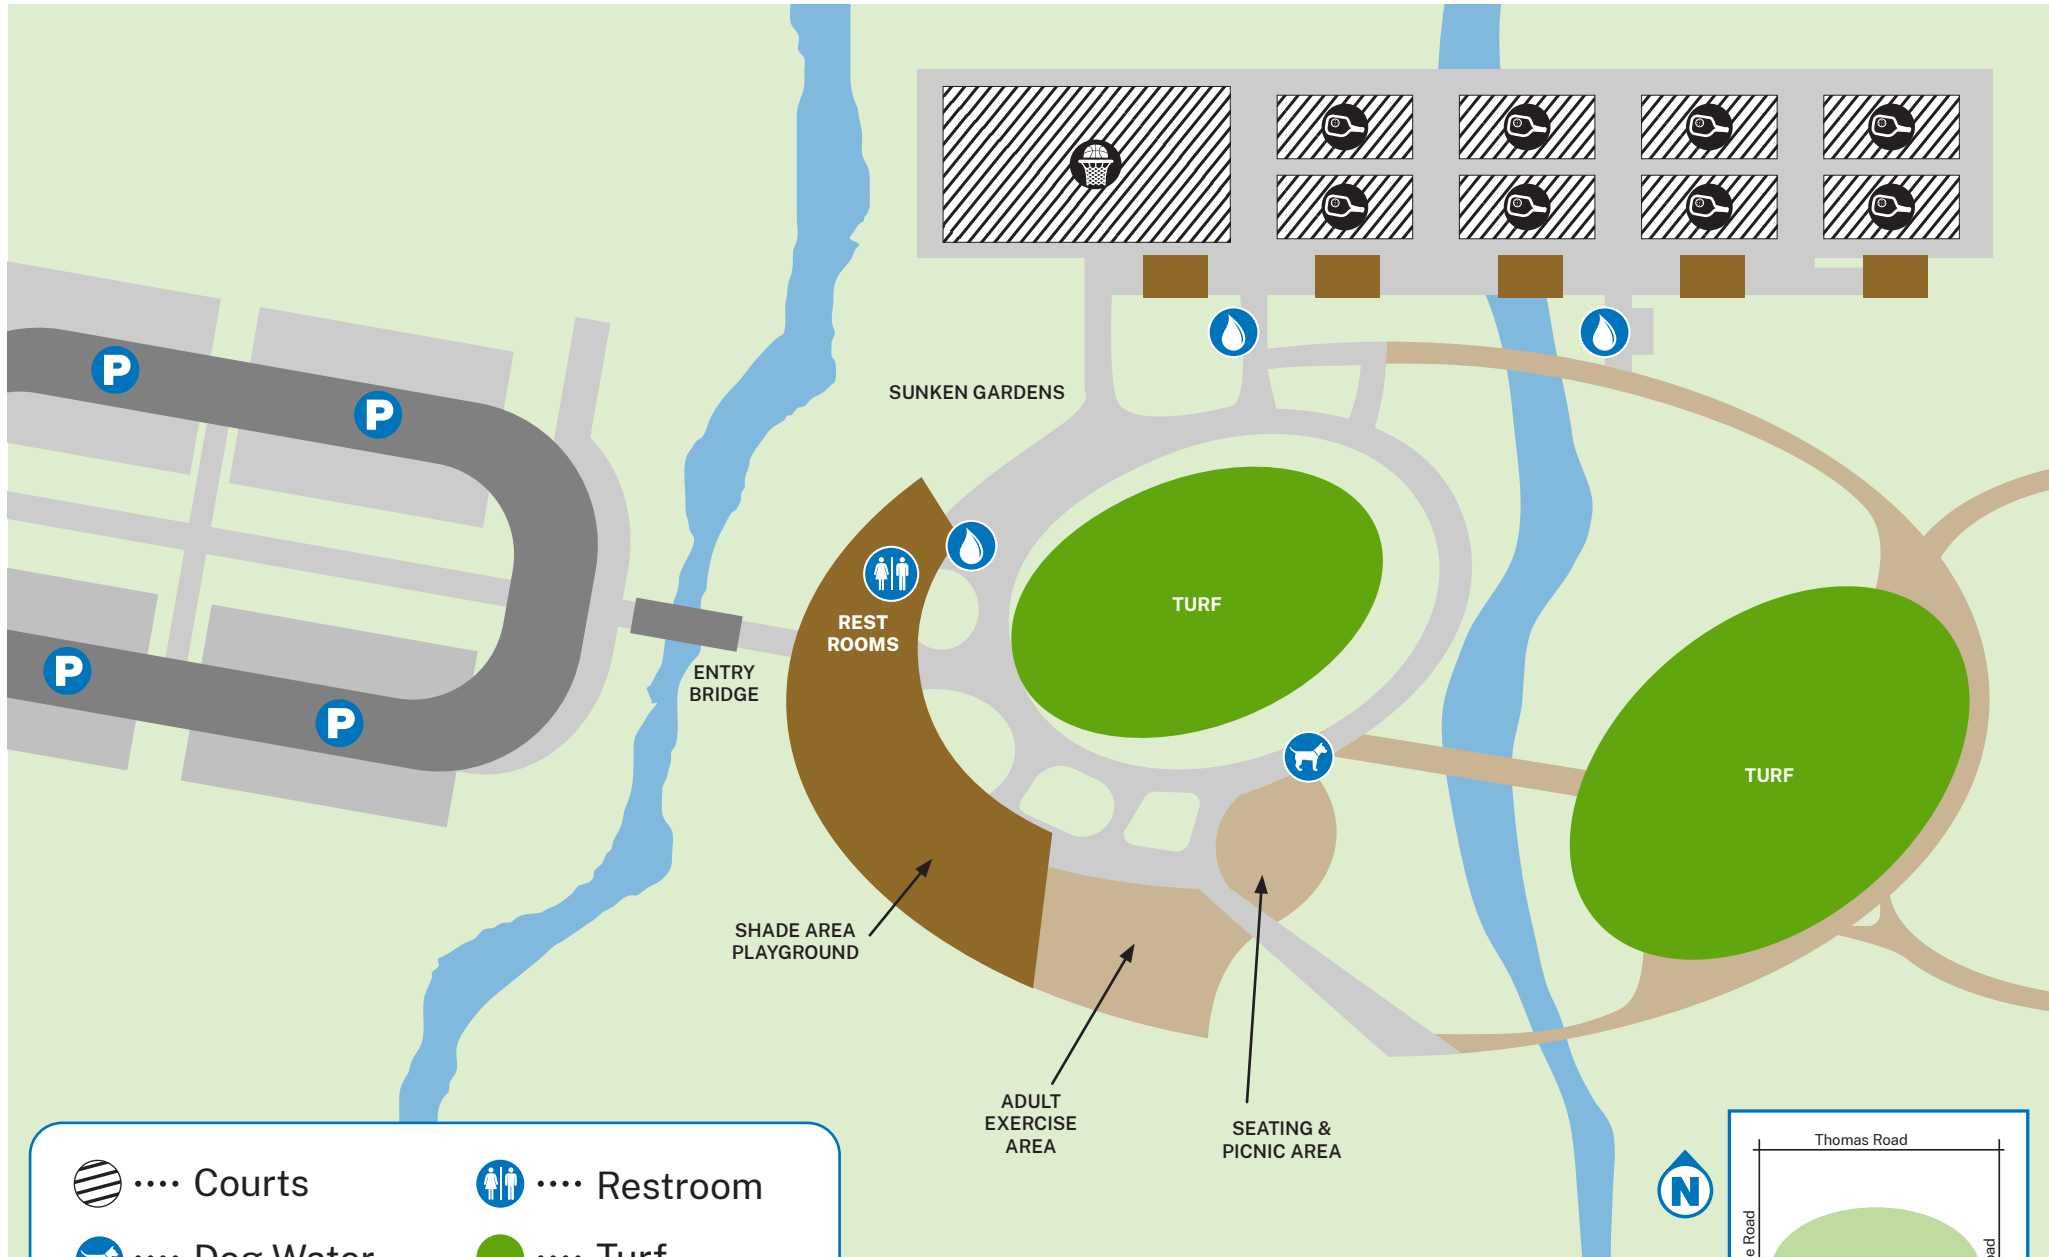

# Ashler Hills Park

32220 N. 74th Way

- Courts
- Dog Water Fountain
- Parking
- Restroom
- Turf
- Water Fountain