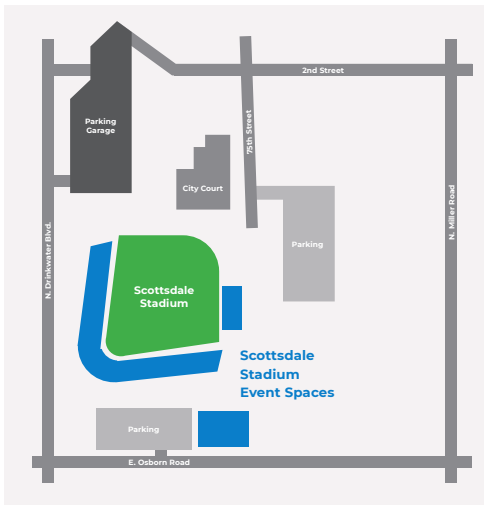

The Fieldhouse

- Brand new state-of-the-art event space.
- 10,000 square feet that can accommodate all layouts.
- Outdoor pre-function space.
- Floor-to-ceiling windows that open onto outdoor patio, overlooking the practice field.

The Banyan Room

- 3,000 Square Feet with outdoor patio.
- One-of-a-kind panoramic views of Old Town and Camelback mountain.
- Open floor plan with multiple layout and seating options.

The Press Level

- Versatile space with stadium field views.
- Accommodates a minimum of 20 and up to 120 people.
- Can be used as one large space or set up for small breakout rooms for smaller workshops or meetings.

The Lodge

- Located in the outfield this multi-level, outdoor event space can accommodate groups of all sizes.
- Open floor plan.
- Outstanding views.

Additional Features Included

- In-house Sound system.
- Full-Facility Wi-Fi.
- Free local parking.
- On-site Venue coordination.
- One event style setup & use of available in-house tables and chairs.