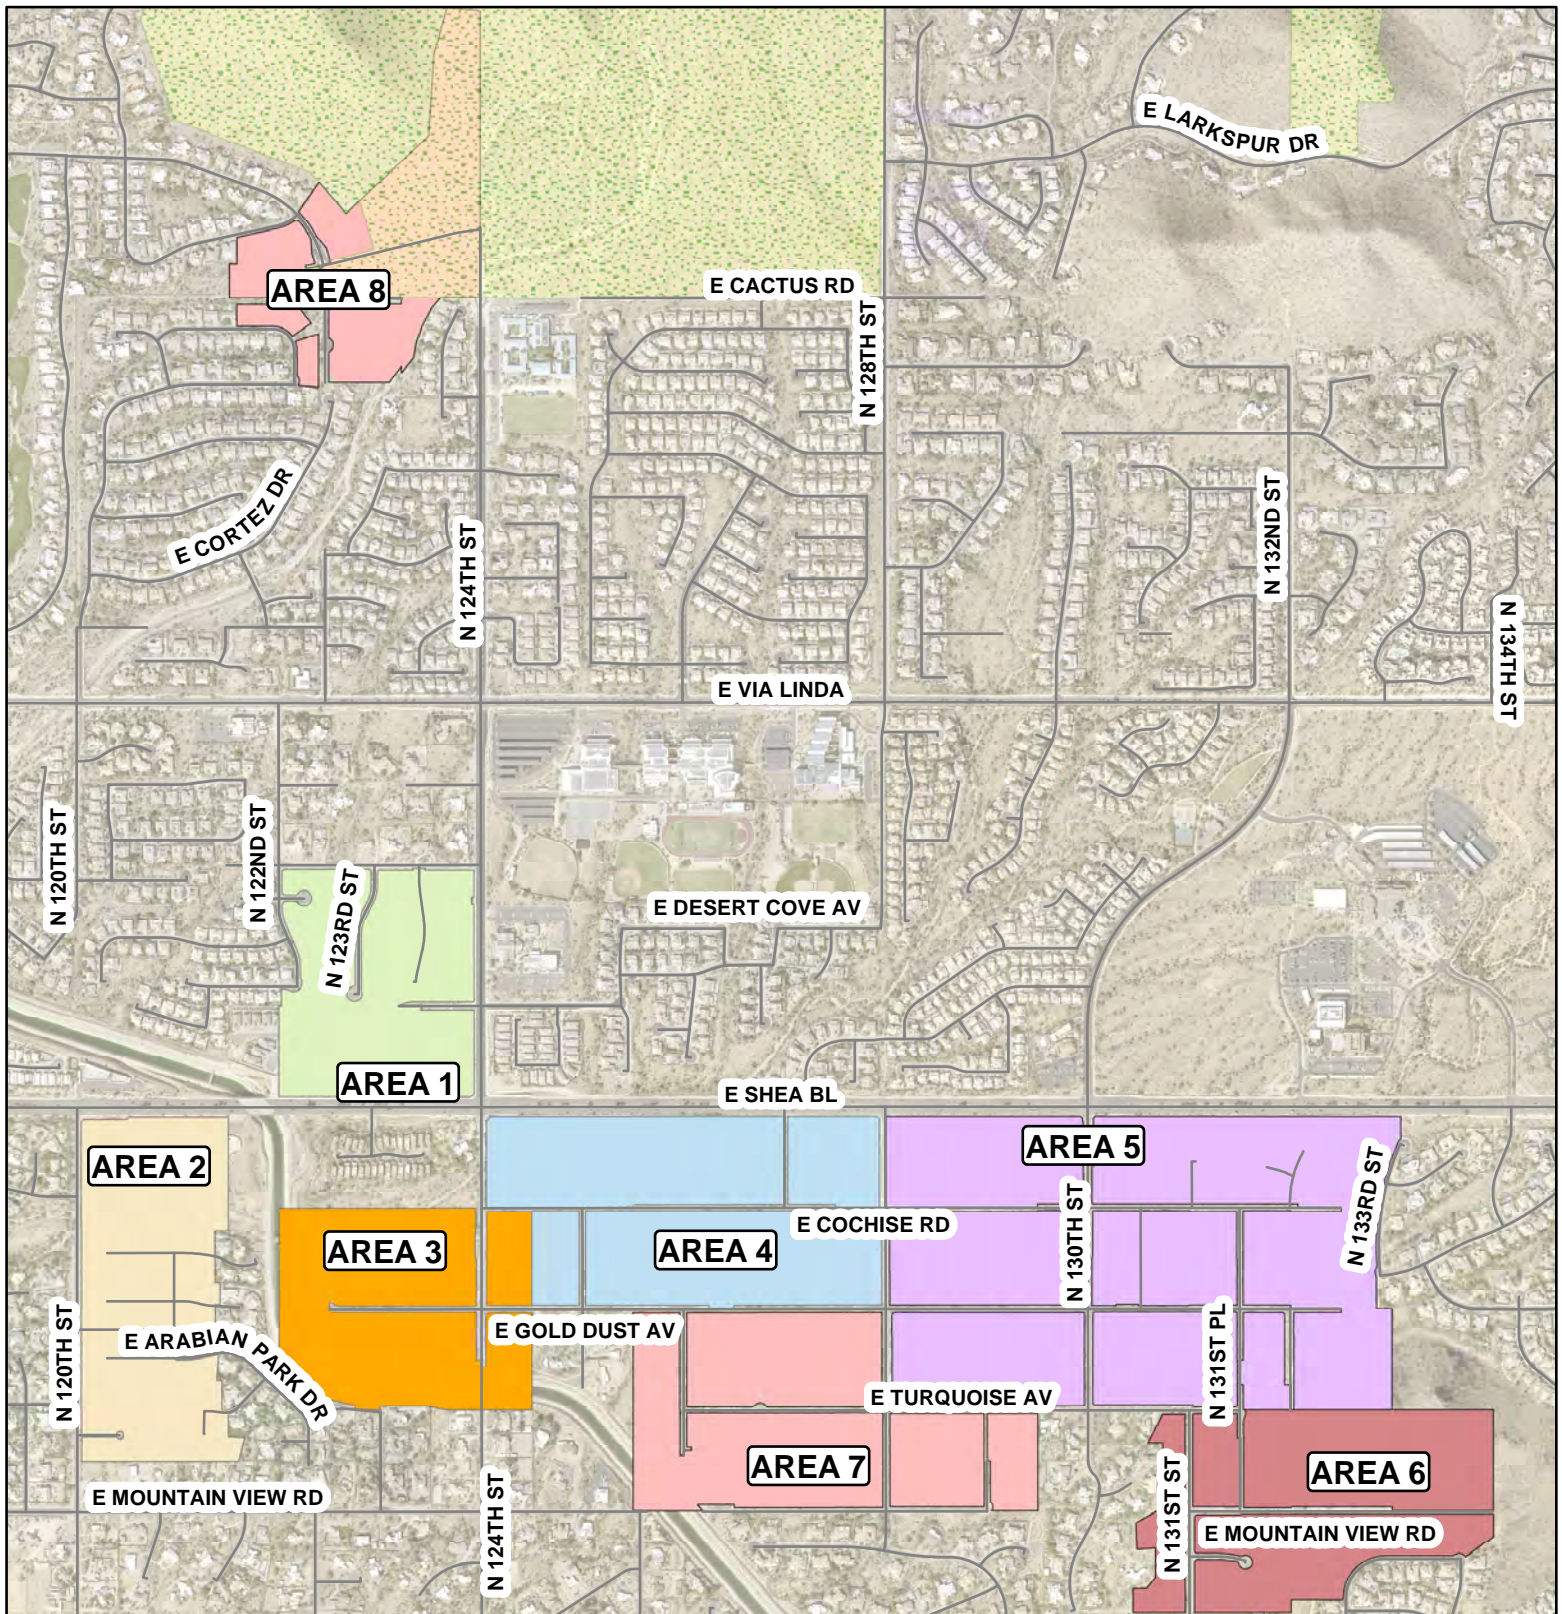

# East Shea Area - Overview Map

## Local Area Infrastructure Plans

----- City Boundary  
 Preserve

Miles  
 0                      0.25                      0.5

Notice: This document is provided for general information purposes only. The City of Scottsdale does not warrant its accuracy, completeness, or suitability for any particular purpose. It should not be relied upon without field verification.

↑  
N

Last updated 8/11/2021