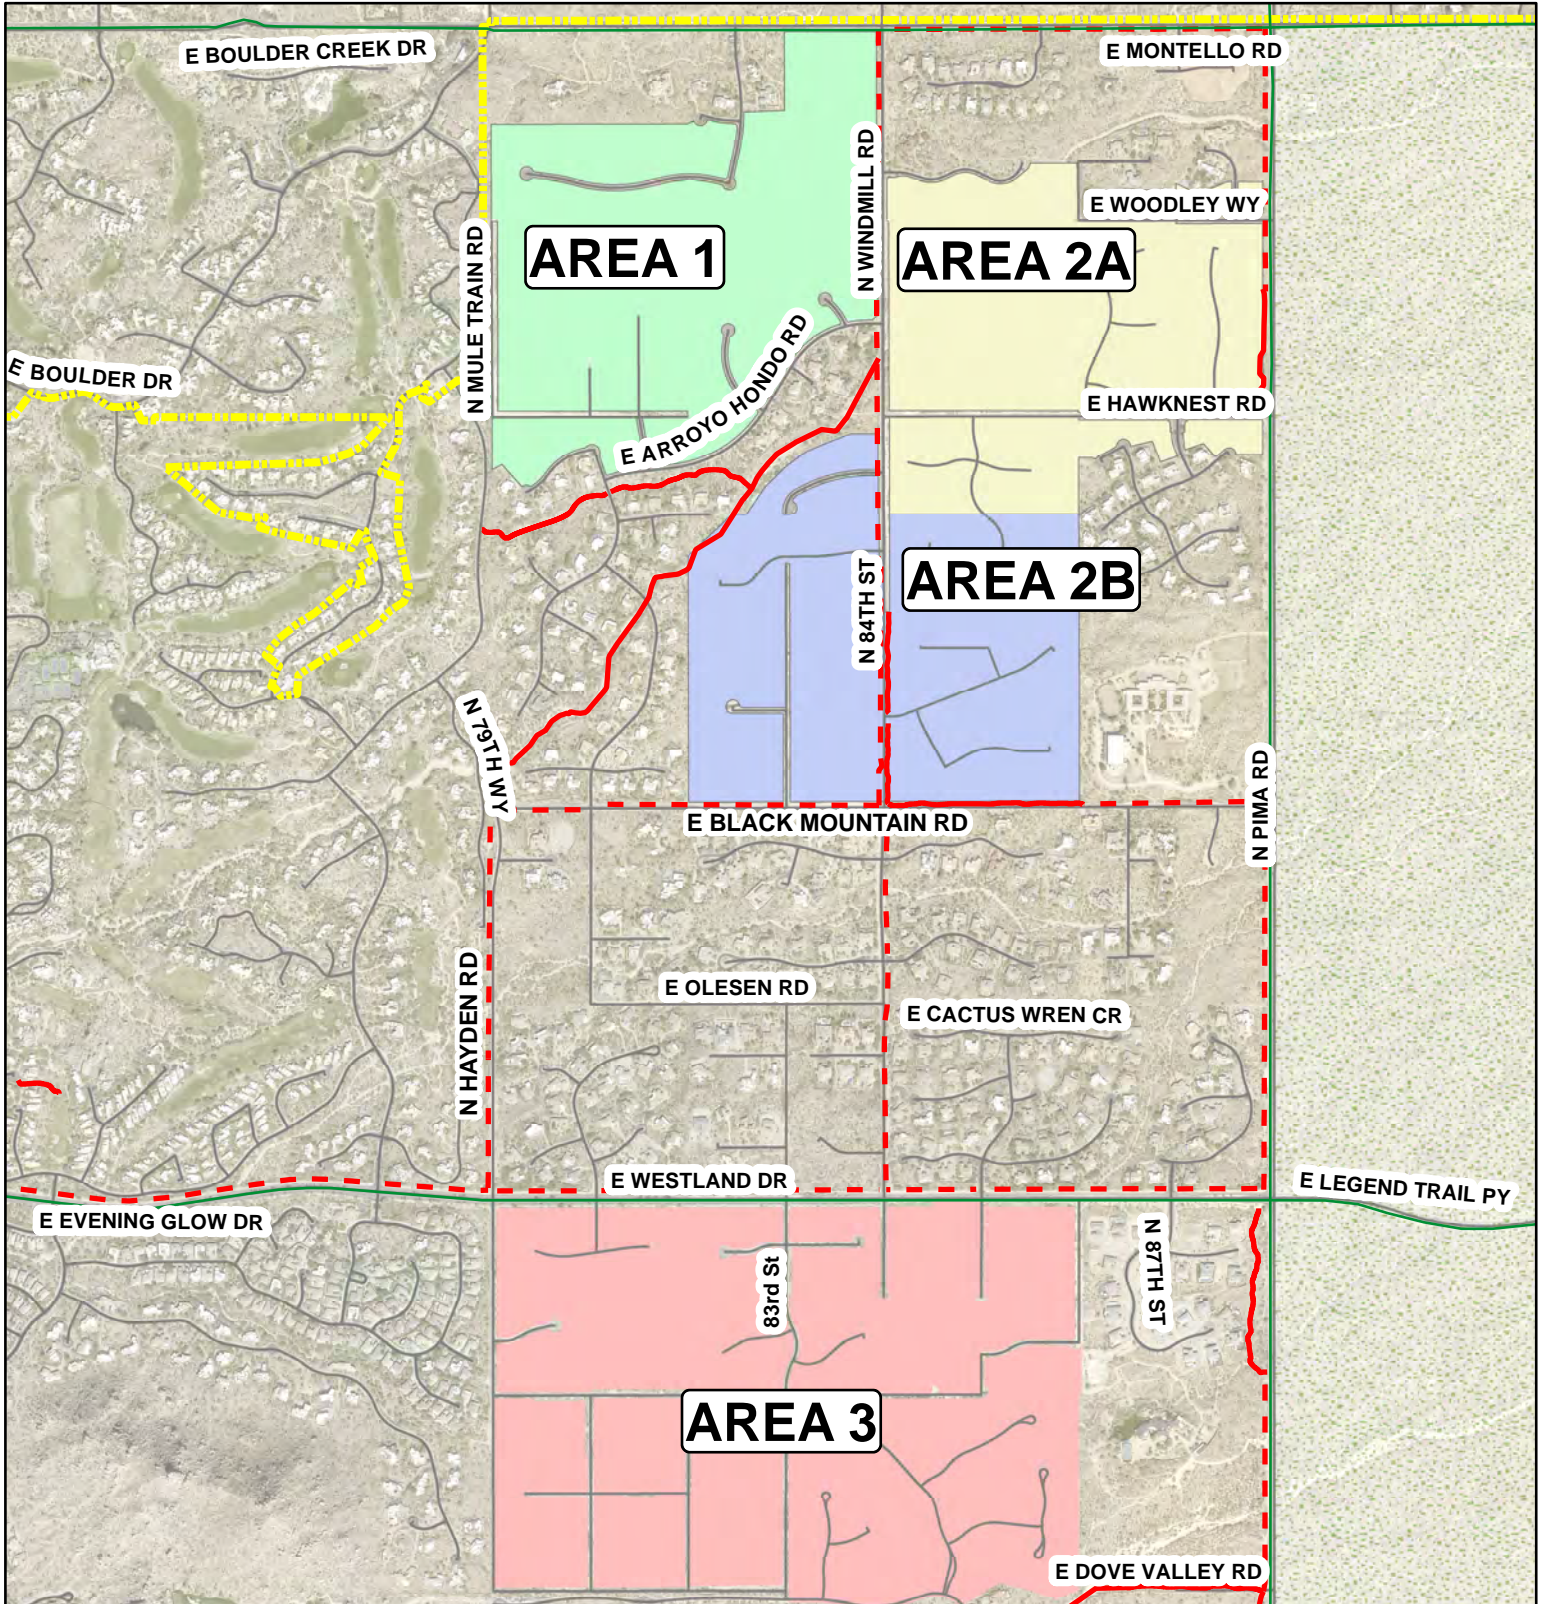

Whisper Rock Area - Overview Map

Local Area Infrastructure Plans

City Boundary

Preserve

Last updated 8/11/2021